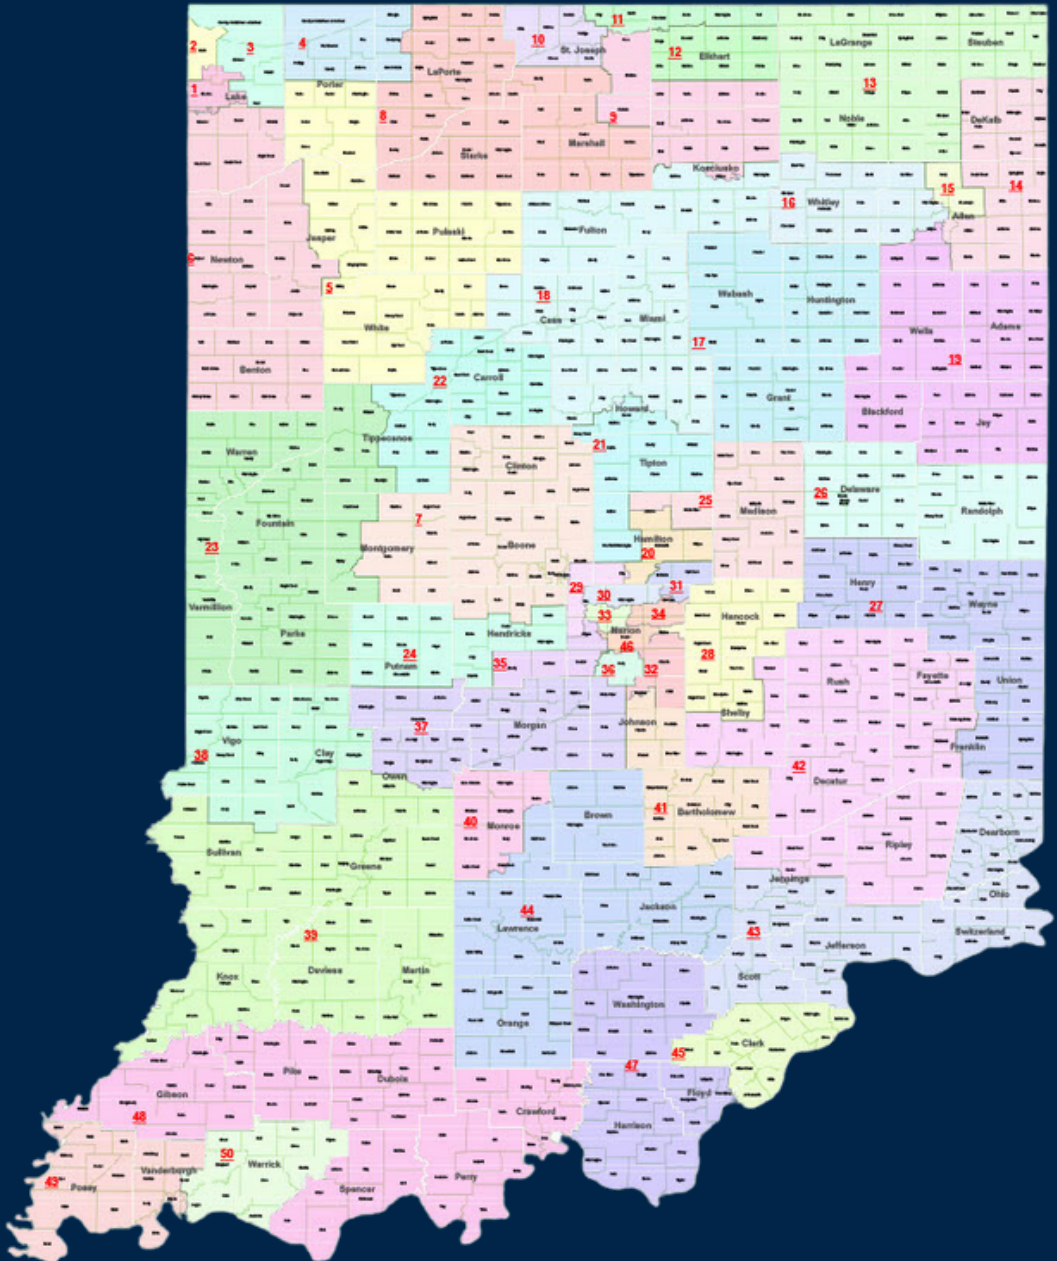

SENATE DISTRICT MAP